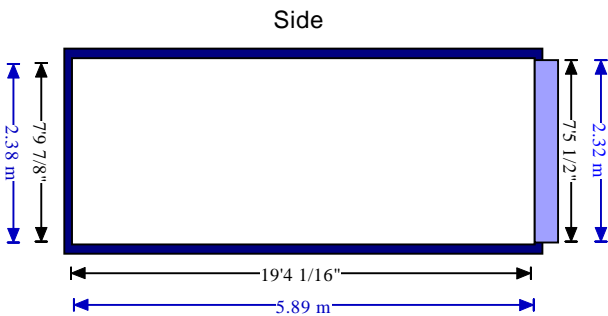

CONTAINER SPECIFICATIONS

Open Tops and Flat Racks Available at shippers request

Imperial

Standard Dry Containers		Door Dimensions (ft)		Internal dimension (ft)			Weight (lb)			Volume (ft ³)
Type	Size (ft)	Width	Height	Length	Width	Loading Height	Maximum Gross*	Tare	Maximum Payload*	Maximum Capacity
20' std	20' x 8' x 8' 6"	7' 8 ¹ / ₁₆ "	7' 5 ¹ / ₂ "	19' 4 ¹ / ₁₆ "	7' 8 ¹ / ₂ "	7' 9 ⁷ / ₈ "	59,523	4,739	54,783	1,179
40' std	40' x 8' x 8' 6"	7' 8 ¹ / ₁₆ "	7' 5 ¹ / ₂ "	39' 5 ¹³ / ₁₆ "	7' 8 ¹ / ₂ "	7' 8 ¹ / ₂ "	71,648	8,156	63,491	2,390
40' high	40' x 8' x 9' 6"	7' 8 ¹ / ₁₆ "	8' 5 ⁷ / ₁₆ "	39' 5 ¹³ / ₁₆ "	7' 8 ¹ / ₂ "	8' 10 ³ / ₁₆ "	74,954	8,377	66,577	2,714
45' high	45' x 8' x 9' 6"	7' 8 ¹ / ₁₆ "	8' 5 ³ / ₄ "	44' 5 ¹¹ / ₁₆ "	7' 8 ⁹ / ₁₆ "	8' 10 ³ / ₁₆ "	71,648	10,317	61,330	3,071

Metric

Standard Dry Containers		Door Dimensions (m)		Internal dimension (m)			Weight (kg)			Volume (m ³)
Type	Size (m)	Width	Height	Length	Width	Loading Height	Maximum Gross*	Tare	Maximum Payload*	Maximum Capacity
20' std	6.10 x 2.44 x 2.59	2.34	2.23	5.89	2.35	2.38	131,266	10,488	120,776	33.39
40' std	12.19 x 2.44 x 2.59	2.34	2.32	12.03	2.35	2.35	157,957	17,981	139,974	67.68
40' high	12.19 x 2.44 x 2.90	2.34	2.58	12.03	2.35	2.71	165,254	18,468	146,777	76.86
45' high	13.72 x 2.44 x 2.90	2.34	2.58	13.56	2.35	2.71	157,957	22,745	135,210	86.97

20' Standard

Scale: 1/8" = 1'-0" Dimensions are interior

Scale: 3.175 mm = 0.348 m Dimensions are interior

40' Standard

Scale: 1/8" = 1'-0" Dimensions are interior

Scale: 3.175 mm = 0.348 m Dimensions are interior

Scale: 1/8" = 1'-0" Dimensions are interior

Scale: 3.175 mm = 0.348 m Dimensions are interior

Top

Side

Front