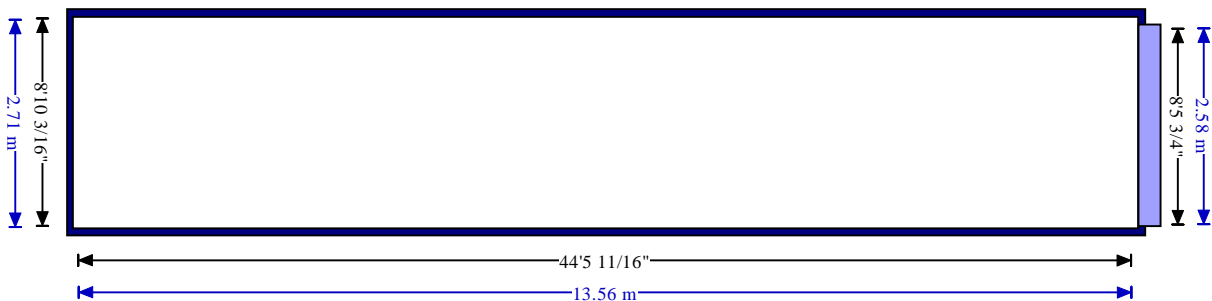

CONTAINER SPECIFICATIONS

Open Tops and Flat Racks Available at shippers request

Imperial

Standard Dry Containers		Door Dimensions (ft)		Internal dimension (ft)			Weight (lb)			Volume (ft ³)
Type	Size (ft)	Width	Height	Length	Width	Loading Height	Maximum Gross*	Tare	Maximum Payload*	Maximum Capacity
20' std	20' x 8' x 8' 6"	7' 8 ¹ / ₁₆ "	7' 5 ¹ / ₂ "	19' 4 ¹ / ₁₆ "	7' 8 ¹ / ₂ "	7' 9 ⁷ / ₈ "	59,523	4,739	54,783	1,179
40' std	40' x 8' x 8' 6"	7' 8 ¹ / ₁₆ "	7' 5 ¹ / ₂ "	39' 5 ¹³ / ₁₆ "	7' 8 ¹ / ₂ "	7' 8 ¹ / ₂ "	71,648	8,156	63,491	2,390
40' high	40' x 8' x 9' 6"	7' 8 ¹ / ₁₆ "	8' 5 ⁷ / ₁₆ "	39' 5 ¹³ / ₁₆ "	7' 8 ¹ / ₂ "	8' 10 ³ / ₁₆ "	74,954	8,377	66,577	2,714
45' high	45' x 8' x 9' 6"	7' 8 ¹ / ₁₆ "	8' 5 ³ / ₄ "	44' 5 ¹¹ / ₁₆ "	7' 8 ⁹ / ₁₆ "	8' 10 ³ / ₁₆ "	71,648	10,317	61,330	3,071

20' Standard

Scale: 1/8" = 1'-0" Dimensions are interior

Scale: 3.175 mm = 0.348 m Dimensions are interior

40' Standard

Scale: 1/8" = 1'-0" Dimensions are interior

Scale: 3.175 mm = 0.348 m Dimensions are interior

Kompas Line Inc., Shipping Containers

40' High

Scale: 1/8" = 1'-0" Dimensions are interior

Scale: 3.175 mm = 0.348 m Dimensions are interior

Top

Side

Front

45' High

Scale: 1/8" = 1'-0" Dimensions are interior

Scale: 3.175 mm = 0.348 m Dimensions are interior

Top

Side

Front