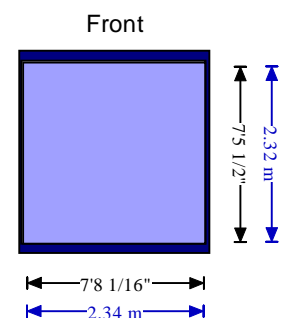

CONTAINER SPECIFICATIONS

Open Tops and Flat Racks Available at shippers request

Imperial

Standard Dry Containers		Door Dimensions (ft)		Internal dimension (ft)			Weight (lb)			Volume (ft ³)
Type	Size (ft)	Width	Height	Length	Width	Loading Height	Maximum Gross*	Tare	Maximum Payload*	Maximum Capacity
20' std	20' x 8' x 8' 6"	7' 8 ¹ / ₁₆ "	7' 5 ¹ / ₂ "	19' 4 ¹ / ₁₆ "	7' 8 ¹ / ₂ "	7' 9 ⁷ / ₈ "	59,523	4,739	54,783	1,179
40' std	40' x 8' x 8' 6"	7' 8 ¹ / ₁₆ "	7' 5 ¹ / ₂ "	39' 5 ¹³ / ₁₆ "	7' 8 ¹ / ₂ "	7' 8 ¹ / ₂ "	71,648	8,156	63,491	2,390
40' high	40' x 8' x 9' 6"	7' 8 ¹ / ₁₆ "	8' 5 ⁷ / ₁₆ "	39' 5 ¹³ / ₁₆ "	7' 8 ¹ / ₂ "	8' 10 ³ / ₁₆ "	74,954	8,377	66,577	2,714
45' high	45' x 8' x 9' 6"	7' 8 ¹ / ₁₆ "	8' 5 ³ / ₄ "	44' 5 ¹¹ / ₁₆ "	7' 8 ⁹ / ₁₆ "	8' 10 ³ / ₁₆ "	71,648	10,317	61,330	3,071

20' Standard

Scale: 1/8" = 1'-0" Dimensions are interior

Scale: 3.175 mm = 0.348 m Dimensions are interior

40' Standard

Scale: 1/8" = 1'-0" Dimensions are interior

Scale: 3.175 mm = 0.348 m Dimensions are interior

Kompas Line Inc., Shipping Containers

40' High

Scale: 1/8" = 1'-0" Dimensions are interior

Scale: 3.175 mm = 0.348 m Dimensions are interior

Top

Side

Front

45' High

Scale: 1/8" = 1'-0" Dimensions are interior

Scale: 3.175 mm = 0.348 m Dimensions are interior

Top

Side

Front