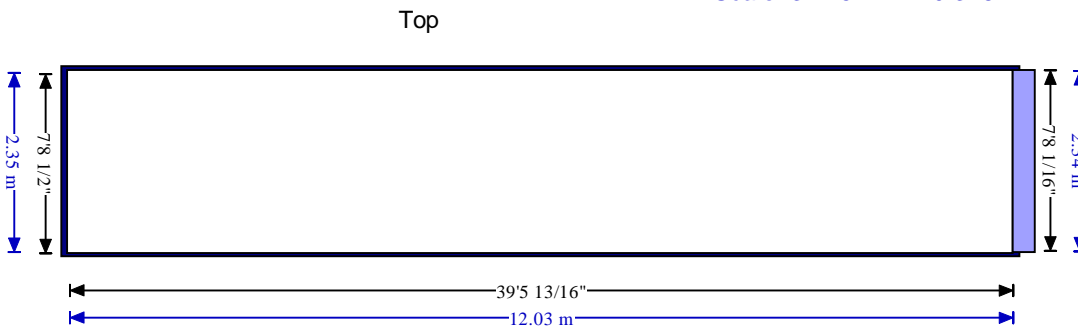

CONTAINER SPECIFICATIONS

Open Tops and Flat Racks Available at shippers request

Imperial

Standard Dry Containers		Door Dimensions (ft)		Internal dimension (ft)			Weight (lb)			Volume (ft ³)
Type	Size (ft)	Width	Height	Length	Width	Loading Height	Maximum Gross*	Tare	Maximum Payload*	Maximum Capacity
20' std	20' x 8' x 8' 6"	7' 8 ¹ / ₁₆ "	7' 5 ¹ / ₂ "	19' 4 ¹ / ₁₆ "	7' 8 ¹ / ₂ "	7' 9 ⁷ / ₈ "	59,523	4,739	54,783	1,179
40' std	40' x 8' x 8' 6"	7' 8 ¹ / ₁₆ "	7' 5 ¹ / ₂ "	39' 5 ¹³ / ₁₆ "	7' 8 ¹ / ₂ "	7' 8 ¹ / ₂ "	71,648	8,156	63,491	2,390
40' high	40' x 8' x 9' 6"	7' 8 ¹ / ₁₆ "	8' 5 ⁷ / ₁₆ "	39' 5 ¹³ / ₁₆ "	7' 8 ¹ / ₂ "	8' 10 ³ / ₁₆ "	74,954	8,377	66,577	2,714
45' high	45' x 8' x 9' 6"	7' 8 ¹ / ₁₆ "	8' 5 ³ / ₄ "	44' 5 ¹¹ / ₁₆ "	7' 8 ⁹ / ₁₆ "	8' 10 ³ / ₁₆ "	71,648	10,317	61,330	3,071

20' Standard

Scale: 1/8" = 1'-0" Dimensions are interior

Scale: 3.175 mm = 0.348 m Dimensions are interior

40' Standard

Scale: 1/8" = 1'-0" Dimensions are interior

Scale: 3.175 mm = 0.348 m Dimensions are interior

Kompas Line Inc., Shipping Containers

40' High

Scale: 1/8" = 1'-0" Dimensions are interior

Scale: 3.175 mm = 0.348 m Dimensions are interior

Top

Side

Front

45' High

Scale: 1/8" = 1'-0" Dimensions are interior

Scale: 3.175 mm = 0.348 m Dimensions are interior

Top

Side

Front