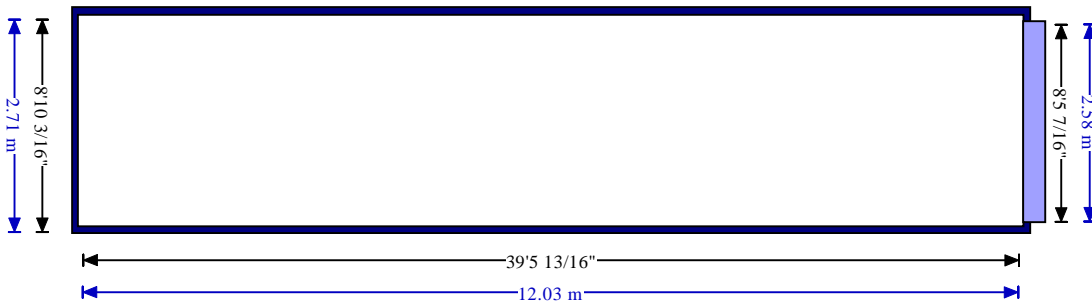

CONTAINER SPECIFICATIONS

Open Tops and Flat Racks Available at shippers request

Imperial

Standard Dry Containers		Door Dimensions (ft)		Internal dimension (ft)			Weight (lb)			Volume (ft ³)
Type	Size (ft)	Width	Height	Length	Width	Loading Height	Maximum Gross*	Tare	Maximum Payload*	Maximum Capacity
20' std	20' x 8' x 8' 6"	7' 8 ¹ / ₁₆ "	7' 5 ¹ / ₂ "	19' 4 ¹ / ₁₆ "	7' 8 ¹ / ₂ "	7' 9 ⁷ / ₈ "	59,523	4,739	54,783	1,179
40' std	40' x 8' x 8' 6"	7' 8 ¹ / ₁₆ "	7' 5 ¹ / ₂ "	39' 5 ¹³ / ₁₆ "	7' 8 ¹ / ₂ "	7' 8 ¹ / ₂ "	71,648	8,156	63,491	2,390
40' high	40' x 8' x 9' 6"	7' 8 ¹ / ₁₆ "	8' 5 ⁷ / ₁₆ "	39' 5 ¹³ / ₁₆ "	7' 8 ¹ / ₂ "	8' 10 ³ / ₁₆ "	74,954	8,377	66,577	2,714
45' high	45' x 8' x 9' 6"	7' 8 ¹ / ₁₆ "	8' 5 ³ / ₄ "	44' 5 ¹¹ / ₁₆ "	7' 8 ⁹ / ₁₆ "	8' 10 ³ / ₁₆ "	71,648	10,317	61,330	3,071

20' Standard

Scale: 1/8" = 1'-0" Dimensions are interior

Scale: 3.175 mm = 0.348 m Dimensions are interior

40' Standard

Scale: 1/8" = 1'-0" Dimensions are interior

Scale: 3.175 mm = 0.348 m Dimensions are interior

Kompas Line Inc., Shipping Containers

40' High

Scale: 1/8" = 1'-0" Dimensions are interior

Scale: 3.175 mm = 0.348 m Dimensions are interior

Top

Side

Front

45' High

Scale: 1/8" = 1'-0" Dimensions are interior

Scale: 3.175 mm = 0.348 m Dimensions are interior

Top

Side

Front