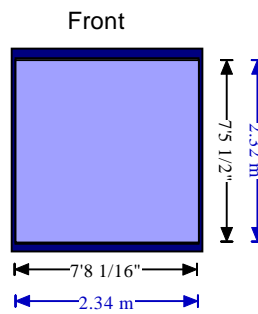

CONTAINER SPECIFICATIONS

Open Tops and Flat Racks Available at shippers request

Imperial

Standard Dry Containers		Door Dimensions (ft)		Internal dimension (ft)			Weight (lb)			Volume (ft ³)
Type	Size (ft)	Width	Height	Length	Width	Loading Height	Maximum Gross*	Tare	Maximum Payload*	Maximum Capacity
20' std	20' x 8' x 8' 6"	7' 8 ¹ / ₁₆ "	7' 5 ¹ / ₂ "	19' 4 ¹ / ₁₆ "	7' 8 ¹ / ₂ "	7' 9 ⁷ / ₈ "	59,523	4,739	54,783	1,179
40' std	40' x 8' x 8' 6"	7' 8 ¹ / ₁₆ "	7' 5 ¹ / ₂ "	39' 5 ¹³ / ₁₆ "	7' 8 ¹ / ₂ "	7' 8 ¹ / ₂ "	71,648	8,156	63,491	2,390
40' high	40' x 8' x 9' 6"	7' 8 ¹ / ₁₆ "	8' 5 ⁷ / ₁₆ "	39' 5 ¹³ / ₁₆ "	7' 8 ¹ / ₂ "	8' 10 ³ / ₁₆ "	74,954	8,377	66,577	2,714
45' high	45' x 8' x 9' 6"	7' 8 ¹ / ₁₆ "	8' 5 ³ / ₄ "	44' 5 ¹¹ / ₁₆ "	7' 8 ⁹ / ₁₆ "	8' 10 ³ / ₁₆ "	71,648	10,317	61,330	3,071

Metric

Standard Dry Containers		Door Dimensions (m)		Internal dimension (m)			Weight (kg)			Volume (m ³)
Type	Size (m)	Width	Height	Length	Width	Loading Height	Maximum Gross*	Tare	Maximum Payload*	Maximum Capacity
20' std	6.10 x 2.44 x 2.59	2.34	2.23	5.89	2.35	2.38	131,266	10,488	120,776	33.39
40' std	12.19 x 2.44 x 2.59	2.34	2.32	12.03	2.35	2.35	157,957	17,981	139,974	67.68
40' high	12.19 x 2.44 x 2.90	2.34	2.58	12.03	2.35	2.71	165,254	18,468	146,777	76.86
45' high	13.72 x 2.44 x 2.90	2.34	2.58	13.56	2.35	2.71	157,957	22,745	135,210	86.97

20' Standard

Scale: 1/8" = 1'-0" Dimensions are interior

Scale: 3.175 mm = 0.348 m Dimensions are interior

40' Standard

Scale: 1/8" = 1'-0" Dimensions are interior

Scale: 3.175 mm = 0.348 m Dimensions are interior

Scale: 1/8" = 1'-0" Dimensions are interior

Scale: 3.175 mm = 0.348 m Dimensions are interior

Top

Side

Front