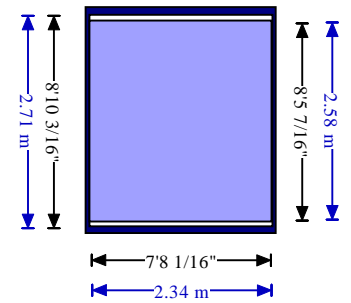

CONTAINER SPECIFICATIONS

Open Tops and Flat Racks Available at shippers request

Imperial

Standard Dry Containers		Door Dimensions (ft)		Internal dimension (ft)			Weight (lb)			Volume (ft ³)
Type	Size (ft)	Width	Height	Length	Width	Loading Height	Maximum Gross*	Tare	Maximum Payload*	Maximum Capacity
20' std	20' x 8' x 8' 6"	7' 8 ¹ / ₁₆ "	7' 5 ¹ / ₂ "	19' 4 ¹ / ₁₆ "	7' 8 ¹ / ₂ "	7' 9 ⁷ / ₈ "	59,523	4,739	54,783	1,179
40' std	40' x 8' x 8' 6"	7' 8 ¹ / ₁₆ "	7' 5 ¹ / ₂ "	39' 5 ¹³ / ₁₆ "	7' 8 ¹ / ₂ "	7' 8 ¹ / ₂ "	71,648	8,156	63,491	2,390
40' high	40' x 8' x 9' 6"	7' 8 ¹ / ₁₆ "	8' 5 ⁷ / ₁₆ "	39' 5 ¹³ / ₁₆ "	7' 8 ¹ / ₂ "	8' 10 ³ / ₁₆ "	74,954	8,377	66,577	2,714
45' high	45' x 8' x 9' 6"	7' 8 ¹ / ₁₆ "	8' 5 ³ / ₄ "	44' 5 ¹¹ / ₁₆ "	7' 8 ⁹ / ₁₆ "	8' 10 ³ / ₁₆ "	71,648	10,317	61,330	3,071

20' Standard

Scale: 1/8" = 1'-0" Dimensions are interior

Scale: 3.175 mm = 0.348 m Dimensions are interior

40' Standard

Scale: 1/8" = 1'-0" Dimensions are interior

Scale: 3.175 mm = 0.348 m Dimensions are interior

Kompas Line Inc., Shipping Containers

40' High

Scale: 1/8" = 1'-0" Dimensions are interior

Scale: 3.175 mm = 0.348 m Dimensions are interior

Top

Side

Front

45' High

Scale: 1/8" = 1'-0" Dimensions are interior

Scale: 3.175 mm = 0.348 m Dimensions are interior

Top

Side

Front