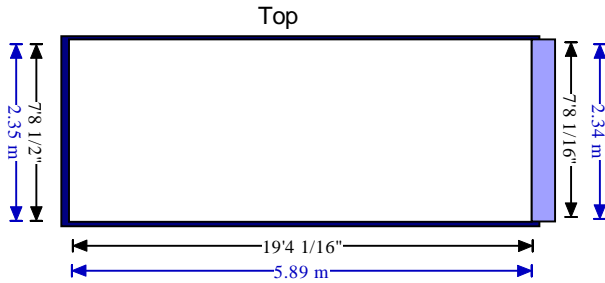

CONTAINER SPECIFICATIONS

Open Tops and Flat Racks Available at shippers request

Imperial

Standard Dry Containers		Door Dimensions (ft)		Internal dimension (ft)			Weight (lb)			Volume (ft ³)
Type	Size (ft)	Width	Height	Length	Width	Loading Height	Maximum Gross*	Tare	Maximum Payload*	Maximum Capacity
20' std	20' x 8' x 8' 6"	7' 8 ¹ / ₁₆ "	7' 5 ¹ / ₂ "	19' 4 ¹ / ₁₆ "	7' 8 ¹ / ₂ "	7' 9 ⁷ / ₈ "	59,523	4,739	54,783	1,179
40' std	40' x 8' x 8' 6"	7' 8 ¹ / ₁₆ "	7' 5 ¹ / ₂ "	39' 5 ¹³ / ₁₆ "	7' 8 ¹ / ₂ "	7' 8 ¹ / ₂ "	71,648	8,156	63,491	2,390
40' high	40' x 8' x 9' 6"	7' 8 ¹ / ₁₆ "	8' 5 ⁷ / ₁₆ "	39' 5 ¹³ / ₁₆ "	7' 8 ¹ / ₂ "	8' 10 ³ / ₁₆ "	74,954	8,377	66,577	2,714
45' high	45' x 8' x 9' 6"	7' 8 ¹ / ₁₆ "	8' 5 ³ / ₄ "	44' 5 ¹¹ / ₁₆ "	7' 8 ⁹ / ₁₆ "	8' 10 ³ / ₁₆ "	71,648	10,317	61,330	3,071

Metric

Standard Dry Containers		Door Dimensions (m)		Internal dimension (m)			Weight (kg)			Volume (m ³)
Type	Size (m)	Width	Height	Length	Width	Loading Height	Maximum Gross*	Tare	Maximum Payload*	Maximum Capacity
20' std	6.10 x 2.44 x 2.59	2.34	2.23	5.89	2.35	2.38	131,266	10,488	120,776	33.39
40' std	12.19 x 2.44 x 2.59	2.34	2.32	12.03	2.35	2.35	157,957	17,981	139,974	67.68
40' high	12.19 x 2.44 x 2.90	2.34	2.58	12.03	2.35	2.71	165,254	18,468	146,777	76.86
45' high	13.72 x 2.44 x 2.90	2.34	2.58	13.56	2.35	2.71	157,957	22,745	135,210	86.97

20' Standard

Scale: 1/8" = 1'-0" Dimensions are interior

Scale: 3.175 mm = 0.348 m Dimensions are interior

40' Standard

Scale: 1/8" = 1'-0" Dimensions are interior

Scale: 3.175 mm = 0.348 m Dimensions are interior

Scale: 1/8" = 1'-0" Dimensions are interior

Scale: 3.175 mm = 0.348 m Dimensions are interior

Top

Side

Front