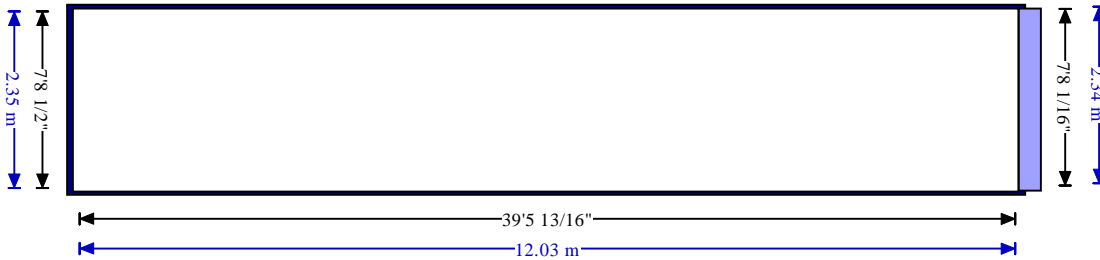

CONTAINER SPECIFICATIONS

Open Tops and Flat Racks Available at shippers request

Imperial

Standard Dry Containers		Door Dimensions (ft)		Internal dimension (ft)			Weight (lb)			Volume (ft ³)
Type	Size (ft)	Width	Height	Length	Width	Loading Height	Maximum Gross*	Tare	Maximum Payload*	Maximum Capacity
20' std	20' x 8' x 8' 6"	7' 8 ¹ / ₁₆ "	7' 5 ¹ / ₂ "	19' 4 ¹ / ₁₆ "	7' 8 ¹ / ₂ "	7' 9 ⁷ / ₈ "	59,523	4,739	54,783	1,179
40' std	40' x 8' x 8' 6"	7' 8 ¹ / ₁₆ "	7' 5 ¹ / ₂ "	39' 5 ¹³ / ₁₆ "	7' 8 ¹ / ₂ "	7' 8 ¹ / ₂ "	71,648	8,156	63,491	2,390
40' high	40' x 8' x 9' 6"	7' 8 ¹ / ₁₆ "	8' 5 ⁷ / ₁₆ "	39' 5 ¹³ / ₁₆ "	7' 8 ¹ / ₂ "	8' 10 ³ / ₁₆ "	74,954	8,377	66,577	2,714
45' high	45' x 8' x 9' 6"	7' 8 ¹ / ₁₆ "	8' 5 ³ / ₄ "	44' 5 ¹¹ / ₁₆ "	7' 8 ⁹ / ₁₆ "	8' 10 ³ / ₁₆ "	71,648	10,317	61,330	3,071

20' Standard

Scale: 1/8" = 1'-0" Dimensions are interior

Scale: 3.175 mm = 0.348 m Dimensions are interior

40' Standard

Scale: 1/8" = 1'-0" Dimensions are interior

Scale: 3.175 mm = 0.348 m Dimensions are interior

Kompas Line Inc., Shipping Containers

40' High

Scale: 1/8" = 1'-0" Dimensions are interior

Scale: 3.175 mm = 0.348 m Dimensions are interior

Top

Side

Front

45' High

Scale: 1/8" = 1'-0" Dimensions are interior

Scale: 3.175 mm = 0.348 m Dimensions are interior

Top

Side

Front