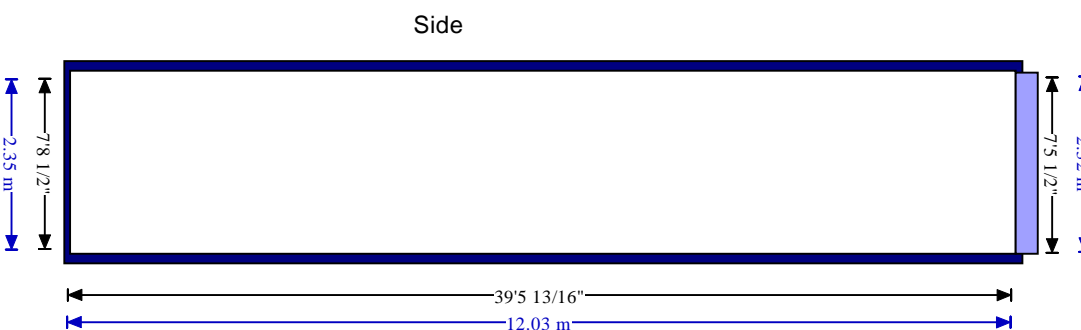

CONTAINER SPECIFICATIONS

Open Tops and Flat Racks Available at shippers request

Imperial

Standard Dry Containers		Door Dimensions (ft)		Internal dimension (ft)			Weight (lb)			Volume (ft ³)
Type	Size (ft)	Width	Height	Length	Width	Loading Height	Maximum Gross*	Tare	Maximum Payload*	Maximum Capacity
20' std	20' x 8' x 8' 6"	7' 8 ¹ / ₁₆ "	7' 5 ¹ / ₂ "	19' 4 ¹ / ₁₆ "	7' 8 ¹ / ₂ "	7' 9 ⁷ / ₈ "	59,523	4,739	54,783	1,179
40' std	40' x 8' x 8' 6"	7' 8 ¹ / ₁₆ "	7' 5 ¹ / ₂ "	39' 5 ¹³ / ₁₆ "	7' 8 ¹ / ₂ "	7' 8 ¹ / ₂ "	71,648	8,156	63,491	2,390
40' high	40' x 8' x 9' 6"	7' 8 ¹ / ₁₆ "	8' 5 ⁷ / ₁₆ "	39' 5 ¹³ / ₁₆ "	7' 8 ¹ / ₂ "	8' 10 ³ / ₁₆ "	74,954	8,377	66,577	2,714
45' high	45' x 8' x 9' 6"	7' 8 ¹ / ₁₆ "	8' 5 ³ / ₄ "	44' 5 ¹¹ / ₁₆ "	7' 8 ⁹ / ₁₆ "	8' 10 ³ / ₁₆ "	71,648	10,317	61,330	3,071

20' Standard

Scale: 1/8" = 1'-0" Dimensions are interior

Scale: 3.175 mm = 0.348 m Dimensions are interior

40' Standard

Scale: 1/8" = 1'-0" Dimensions are interior

Scale: 3.175 mm = 0.348 m Dimensions are interior

Kompas Line Inc., Shipping Containers

40' High

Scale: 1/8" = 1'-0" Dimensions are interior

Scale: 3.175 mm = 0.348 m Dimensions are interior

Top

Side

Front

45' High

Scale: 1/8" = 1'-0" Dimensions are interior

Scale: 3.175 mm = 0.348 m Dimensions are interior

Top

Side

Front