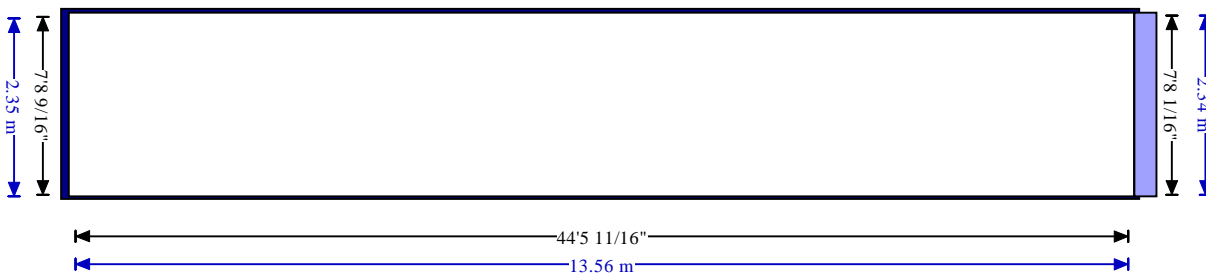

CONTAINER SPECIFICATIONS

Open Tops and Flat Racks Available at shippers request

Imperial

Standard Dry Containers		Door Dimensions (ft)		Internal dimension (ft)			Weight (lb)			Volume (ft ³)
Type	Size (ft)	Width	Height	Length	Width	Loading Height	Maximum Gross*	Tare	Maximum Payload*	Maximum Capacity
20' std	20' x 8' x 8' 6"	7' 8 ¹ / ₁₆ "	7' 5 ¹ / ₂ "	19' 4 ¹ / ₁₆ "	7' 8 ¹ / ₂ "	7' 9 ⁷ / ₈ "	59,523	4,739	54,783	1,179
40' std	40' x 8' x 8' 6"	7' 8 ¹ / ₁₆ "	7' 5 ¹ / ₂ "	39' 5 ¹³ / ₁₆ "	7' 8 ¹ / ₂ "	7' 8 ¹ / ₂ "	71,648	8,156	63,491	2,390
40' high	40' x 8' x 9' 6"	7' 8 ¹ / ₁₆ "	8' 5 ⁷ / ₁₆ "	39' 5 ¹³ / ₁₆ "	7' 8 ¹ / ₂ "	8' 10 ³ / ₁₆ "	74,954	8,377	66,577	2,714
45' high	45' x 8' x 9' 6"	7' 8 ¹ / ₁₆ "	8' 5 ³ / ₄ "	44' 5 ¹¹ / ₁₆ "	7' 8 ⁹ / ₁₆ "	8' 10 ³ / ₁₆ "	71,648	10,317	61,330	3,071

20' Standard

Scale: 1/8" = 1'-0" Dimensions are interior

Scale: 3.175 mm = 0.348 m Dimensions are interior

40' Standard

Scale: 1/8" = 1'-0" Dimensions are interior

Scale: 3.175 mm = 0.348 m Dimensions are interior

Kompas Line Inc., Shipping Containers

40' High

Scale: 1/8" = 1'-0" Dimensions are interior

Scale: 3.175 mm = 0.348 m Dimensions are interior

Top

Side

Front

45' High

Scale: 1/8" = 1'-0" Dimensions are interior

Scale: 3.175 mm = 0.348 m Dimensions are interior

Top

Side

Front